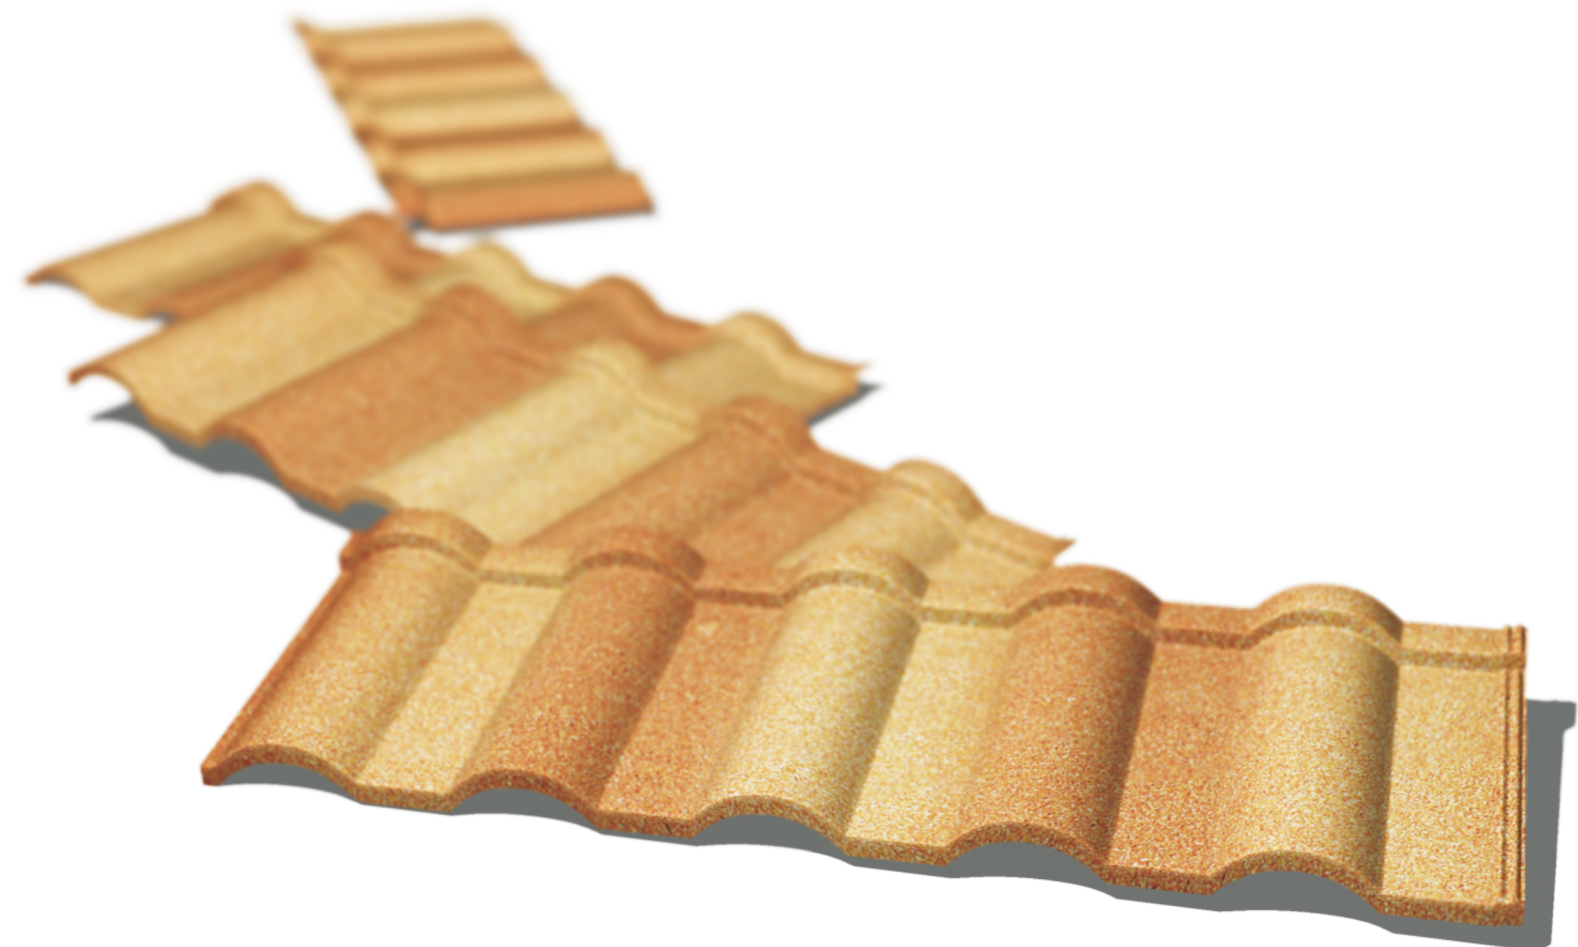

ROSER ROOFING SYSTEM

Stone Coated Steel Roof

CLEO

Traditional · inspiration · on · display

A glorifying roof capturing the admiration of home owners with its traditional Mediterranean-style design.