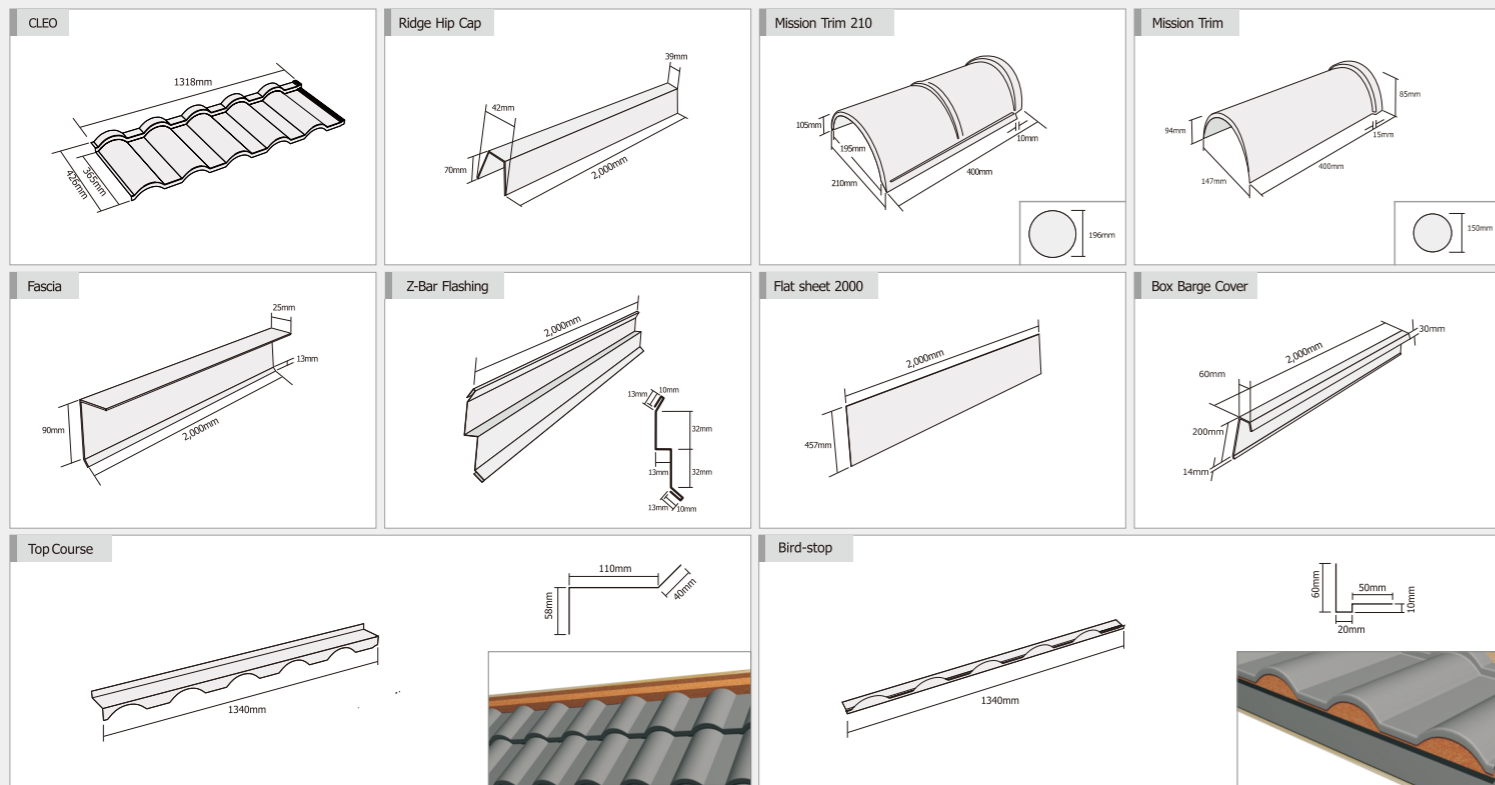

Stone-Coated Accessories