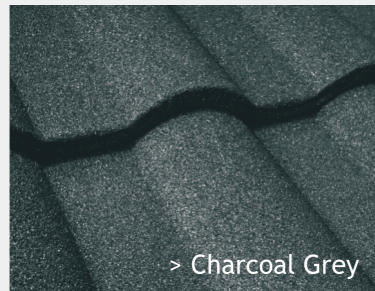

Standard Color