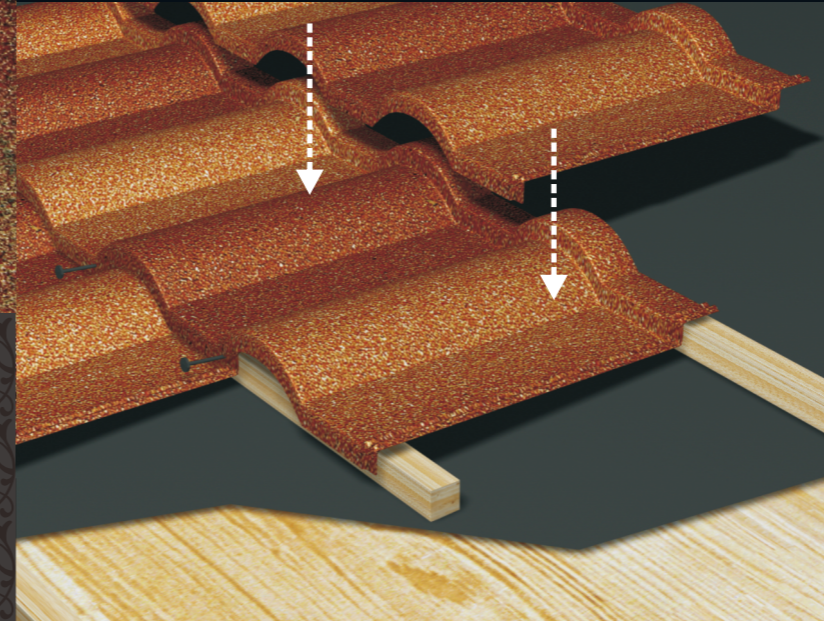

CLEO

Traditional · inspiration · on · display

A glorifying roof capturing the admiration of home owners with its traditional Mediterranean-style design.

*Stone coated steel roof with nobility
as the highest quality tile.*

CLEO, an elegant and romantic Mediterranean-style stone coated steel roof with a classic taste. It has the aesthetic grace of the highest quality tiles and the distinguishing merits of stone coated steel roof. In addition, it is made with a two-tone colors instead of the ordinary mono tone color. Its classic aesthetic appeal and its unique coloration displayed a perfect harmony with the environment that will draw admiration from all home owners.

02

Beauty and durability.

Cleo's beauty comes from its elegant and romantic design and its strength comes from the distinguished characters of a stone coated steel roof. It is simply a perfect combination of beauty and durability that all home owners are looking for in a roof. In addition, Cleo is a light weight roofing system with easy installation.